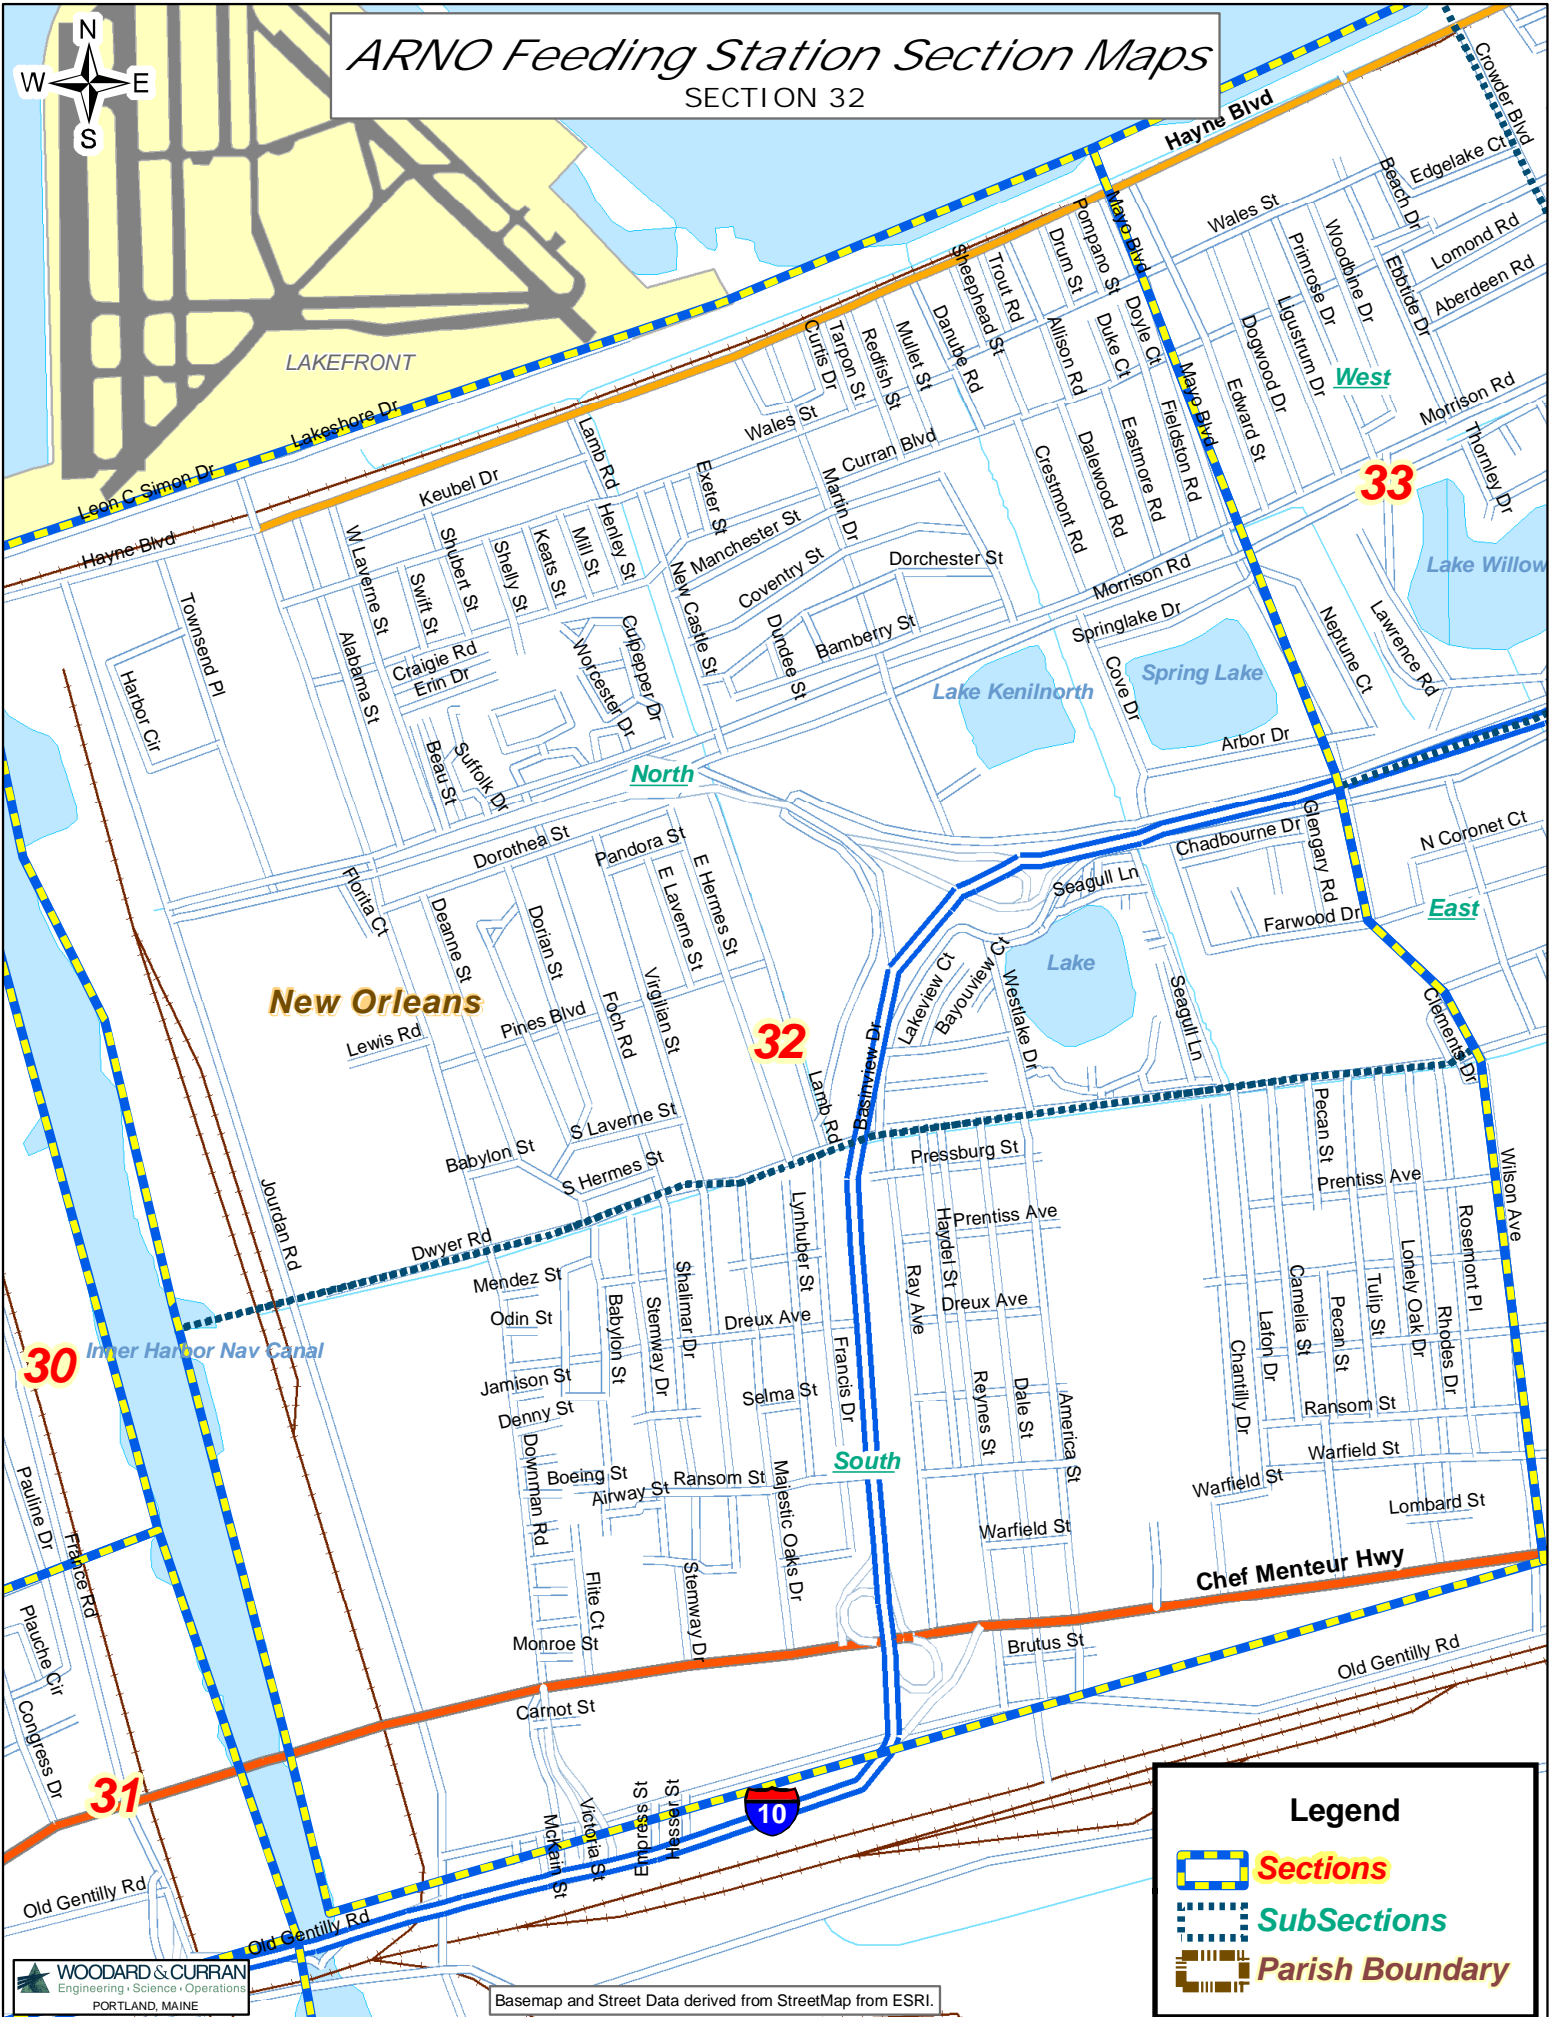

ARNO Feeding Station Section Maps

SECTION 32

Legend

- Sections**
- SubSections**
- Parish Boundary**