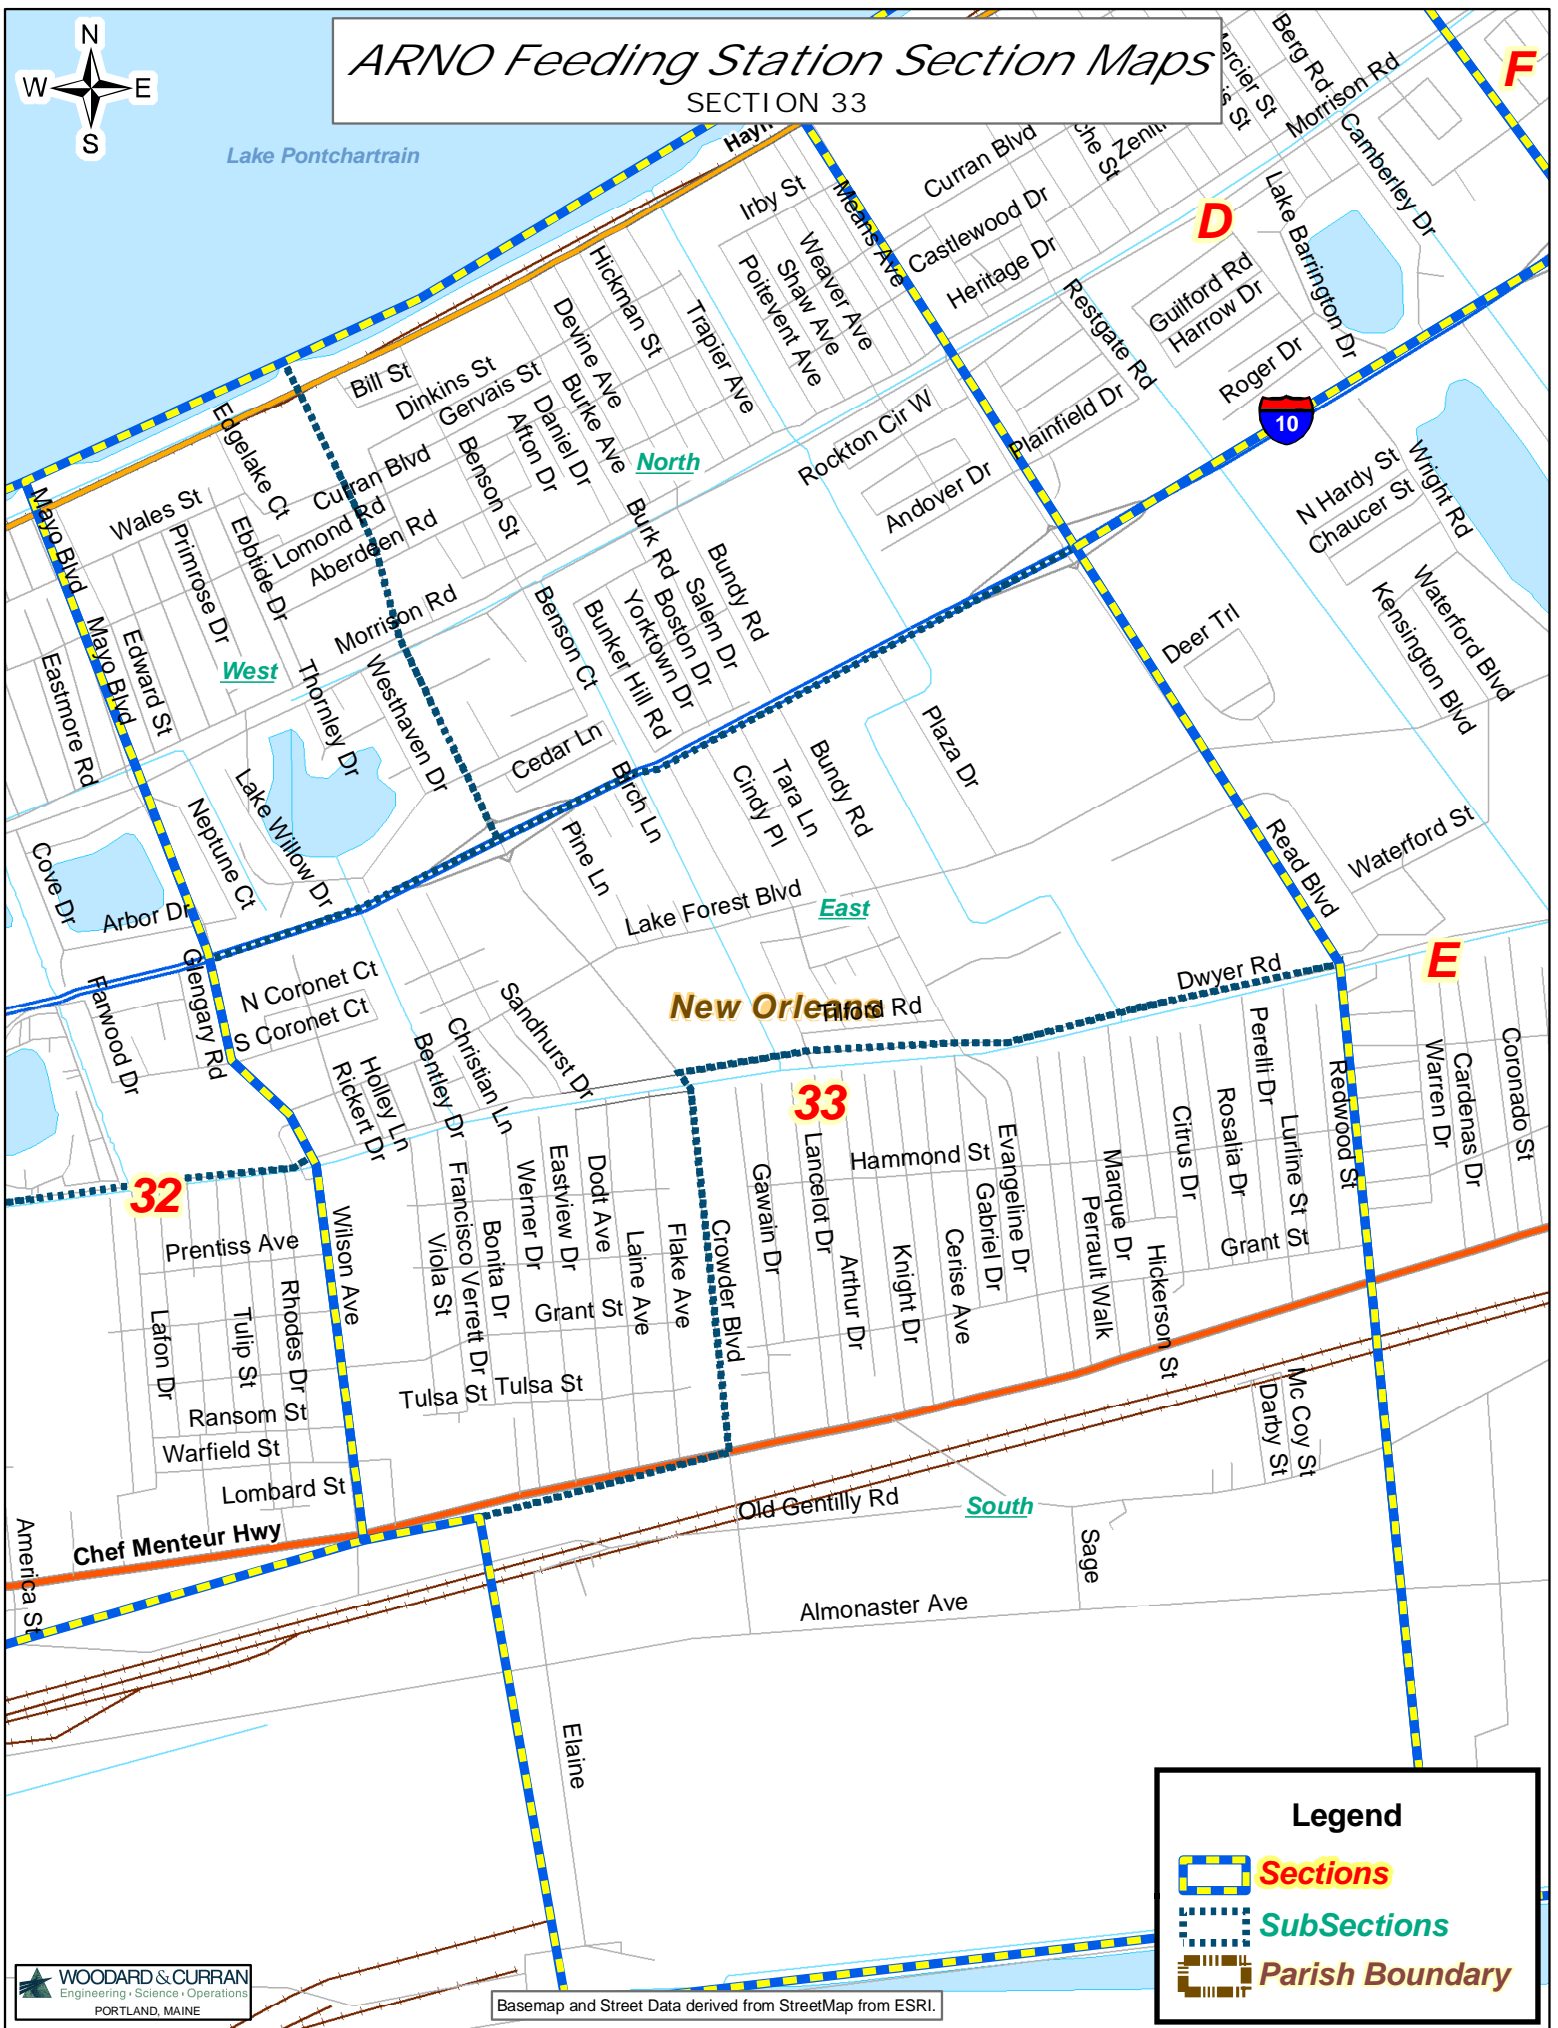

ARNO Feeding Station Section Maps

SECTION 33

Lake Pontchartrain

Legend

- Sections**
- SubSections**
- Parish Boundary**