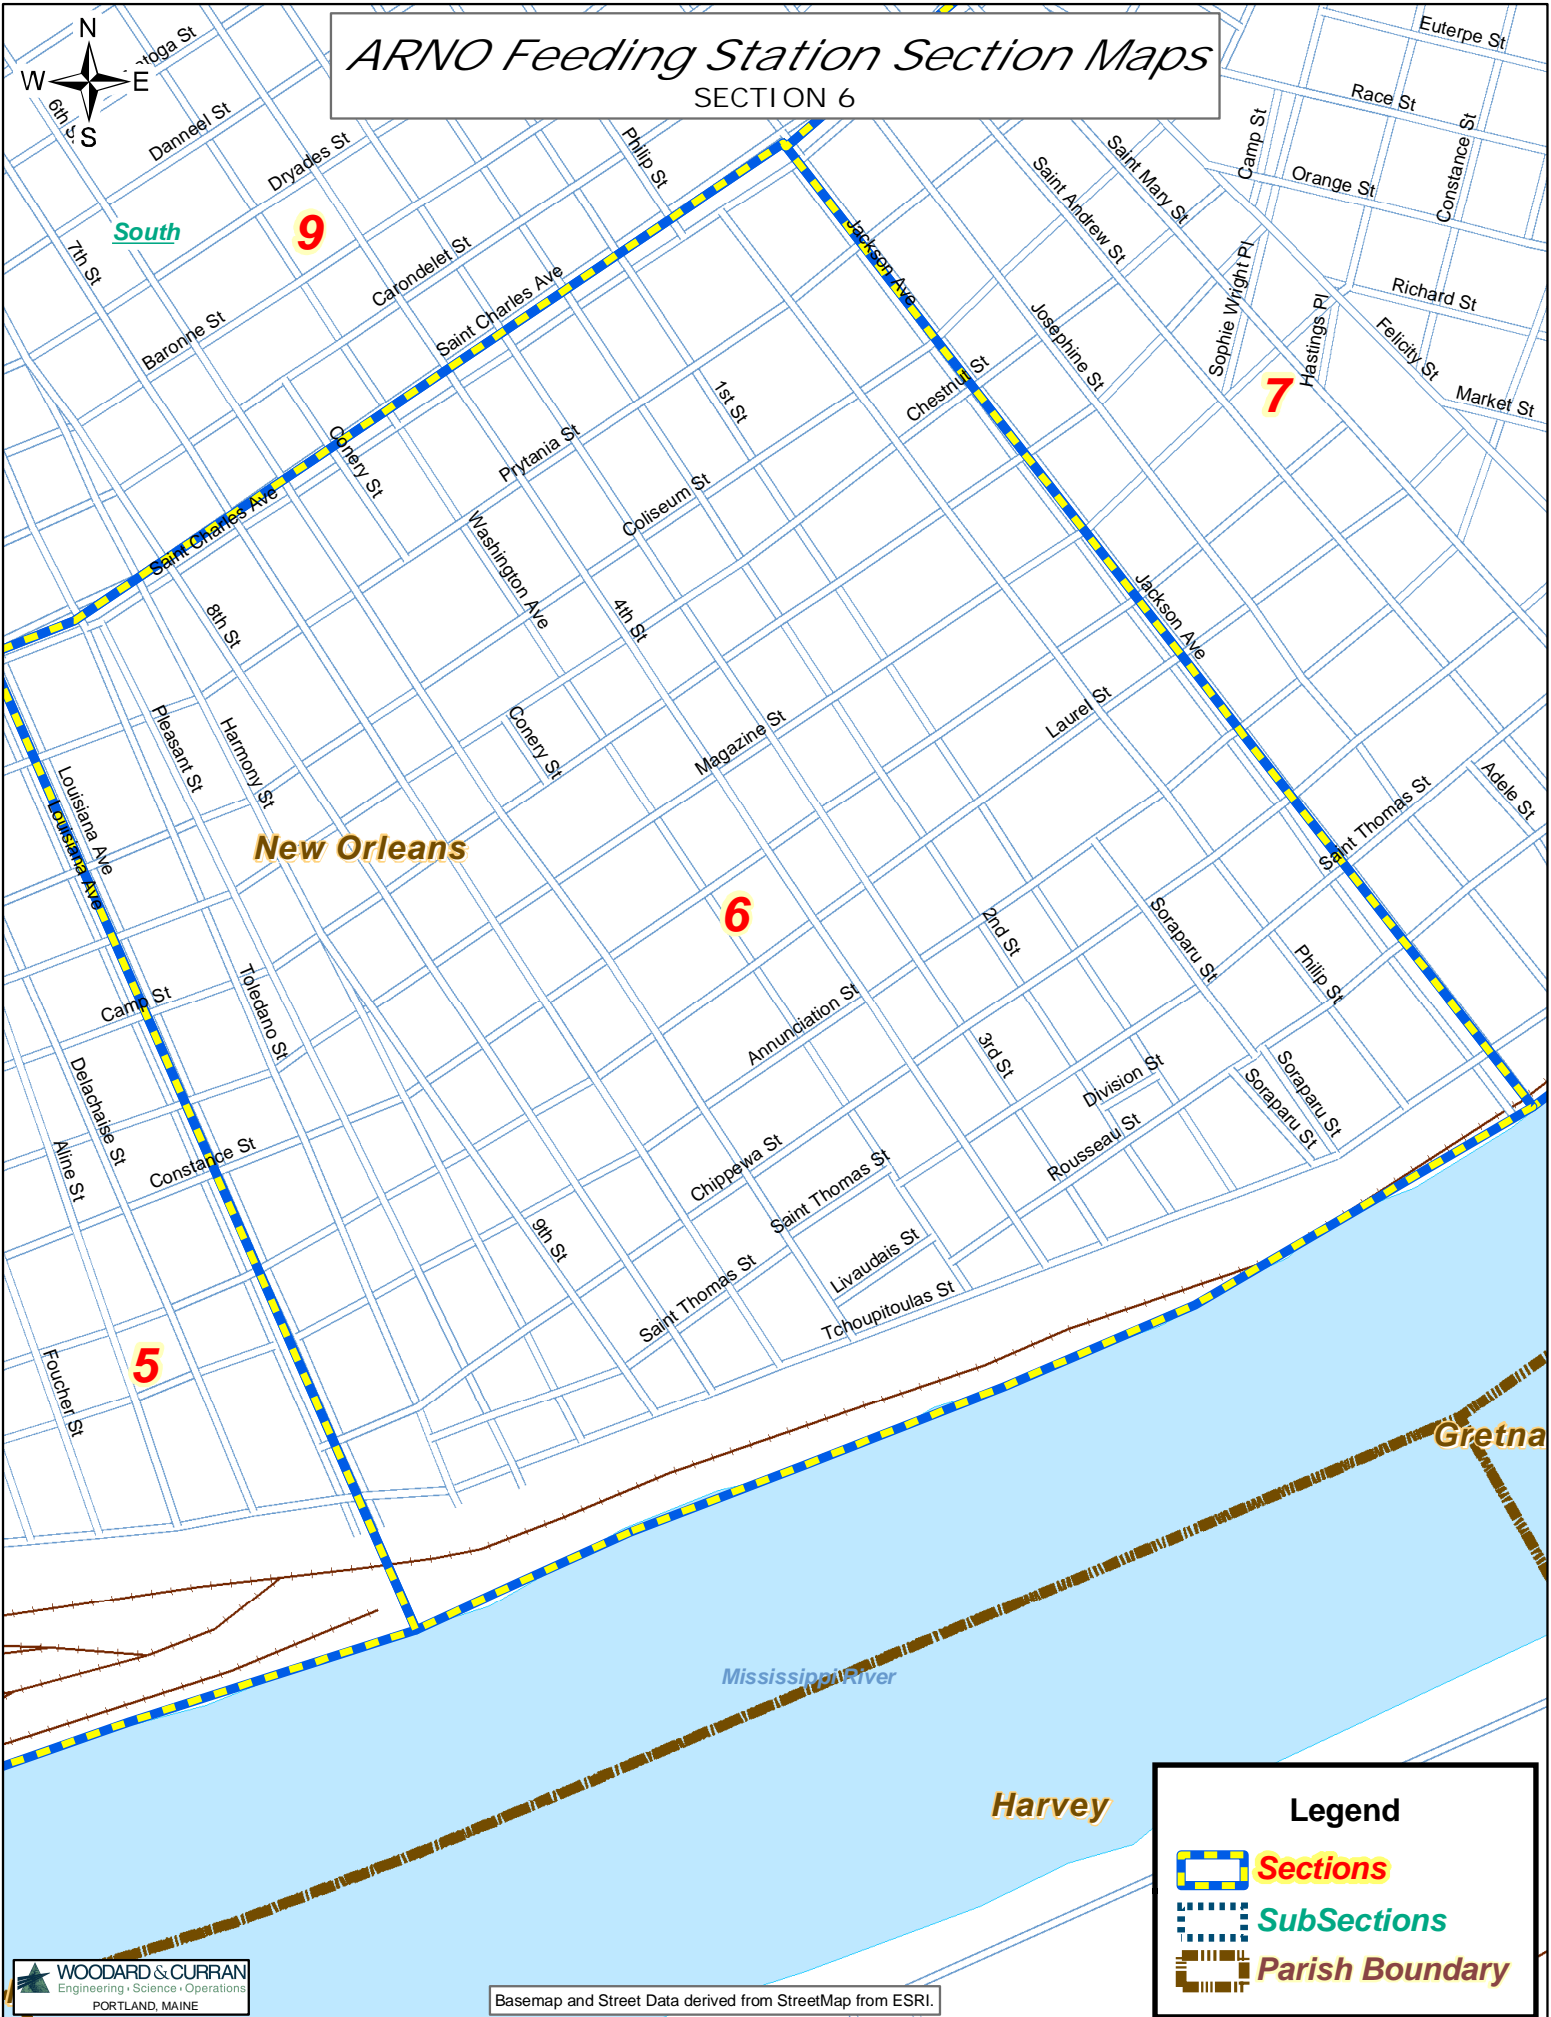

ARNO Feeding Station Section Maps

SECTION 6

Legend

-  **Sections**
-  **SubSections**
-  **Parish Boundary**