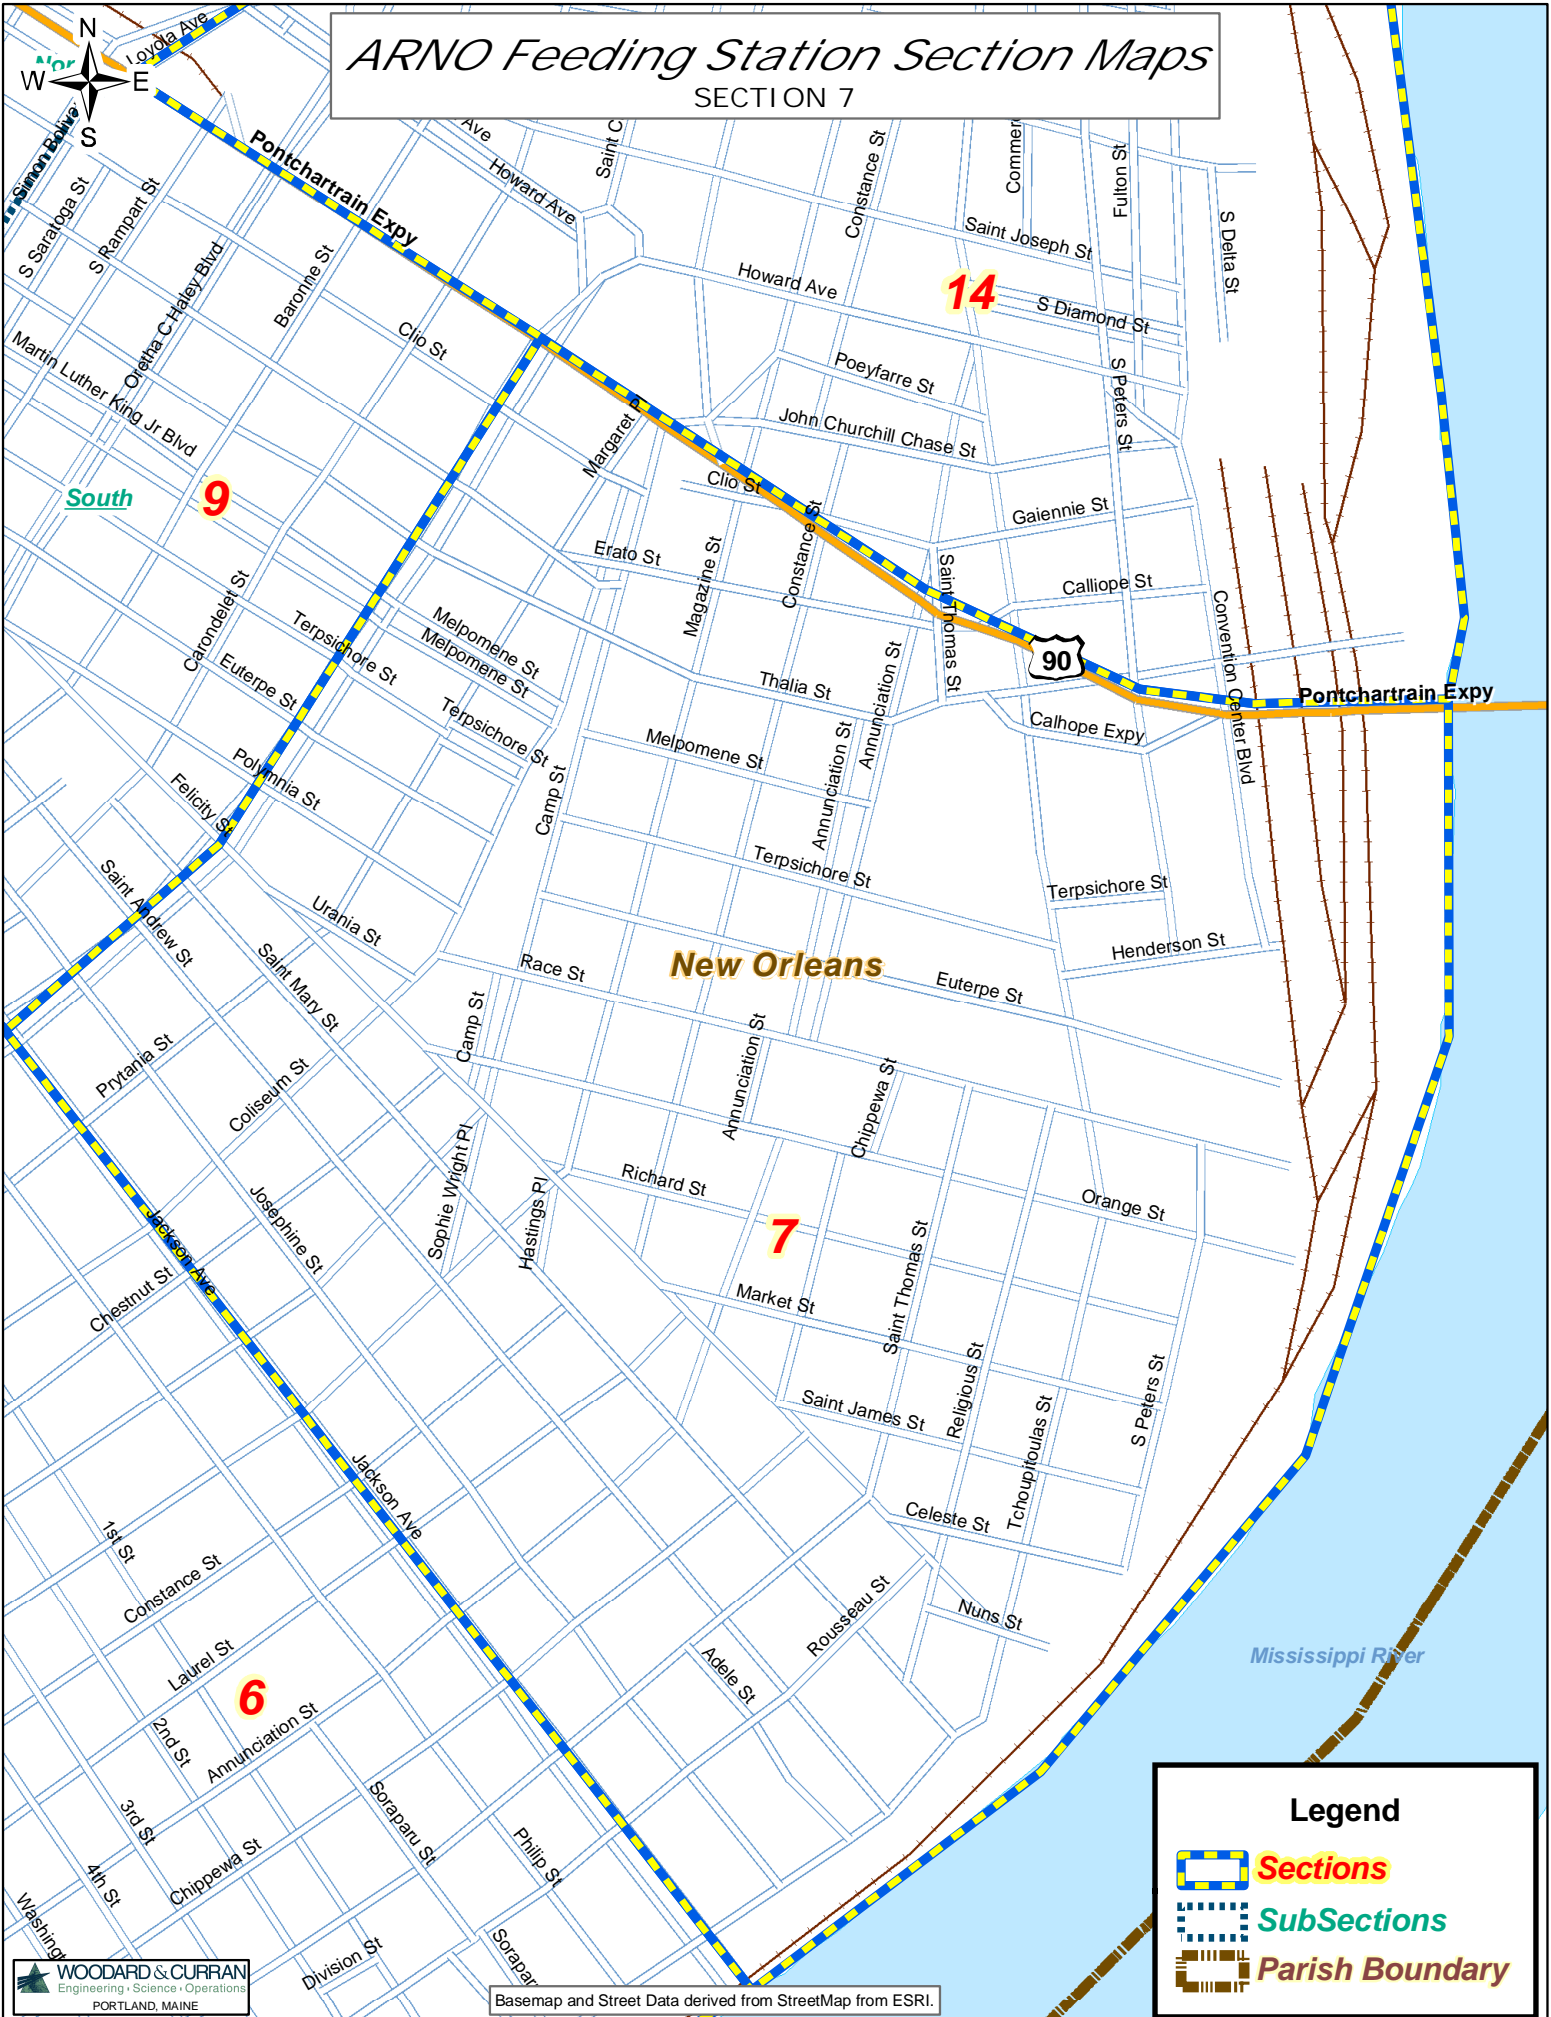

ARNO Feeding Station Section Maps

SECTION 7

Legend

-  **Sections**
-  **SubSections**
-  **Parish Boundary**