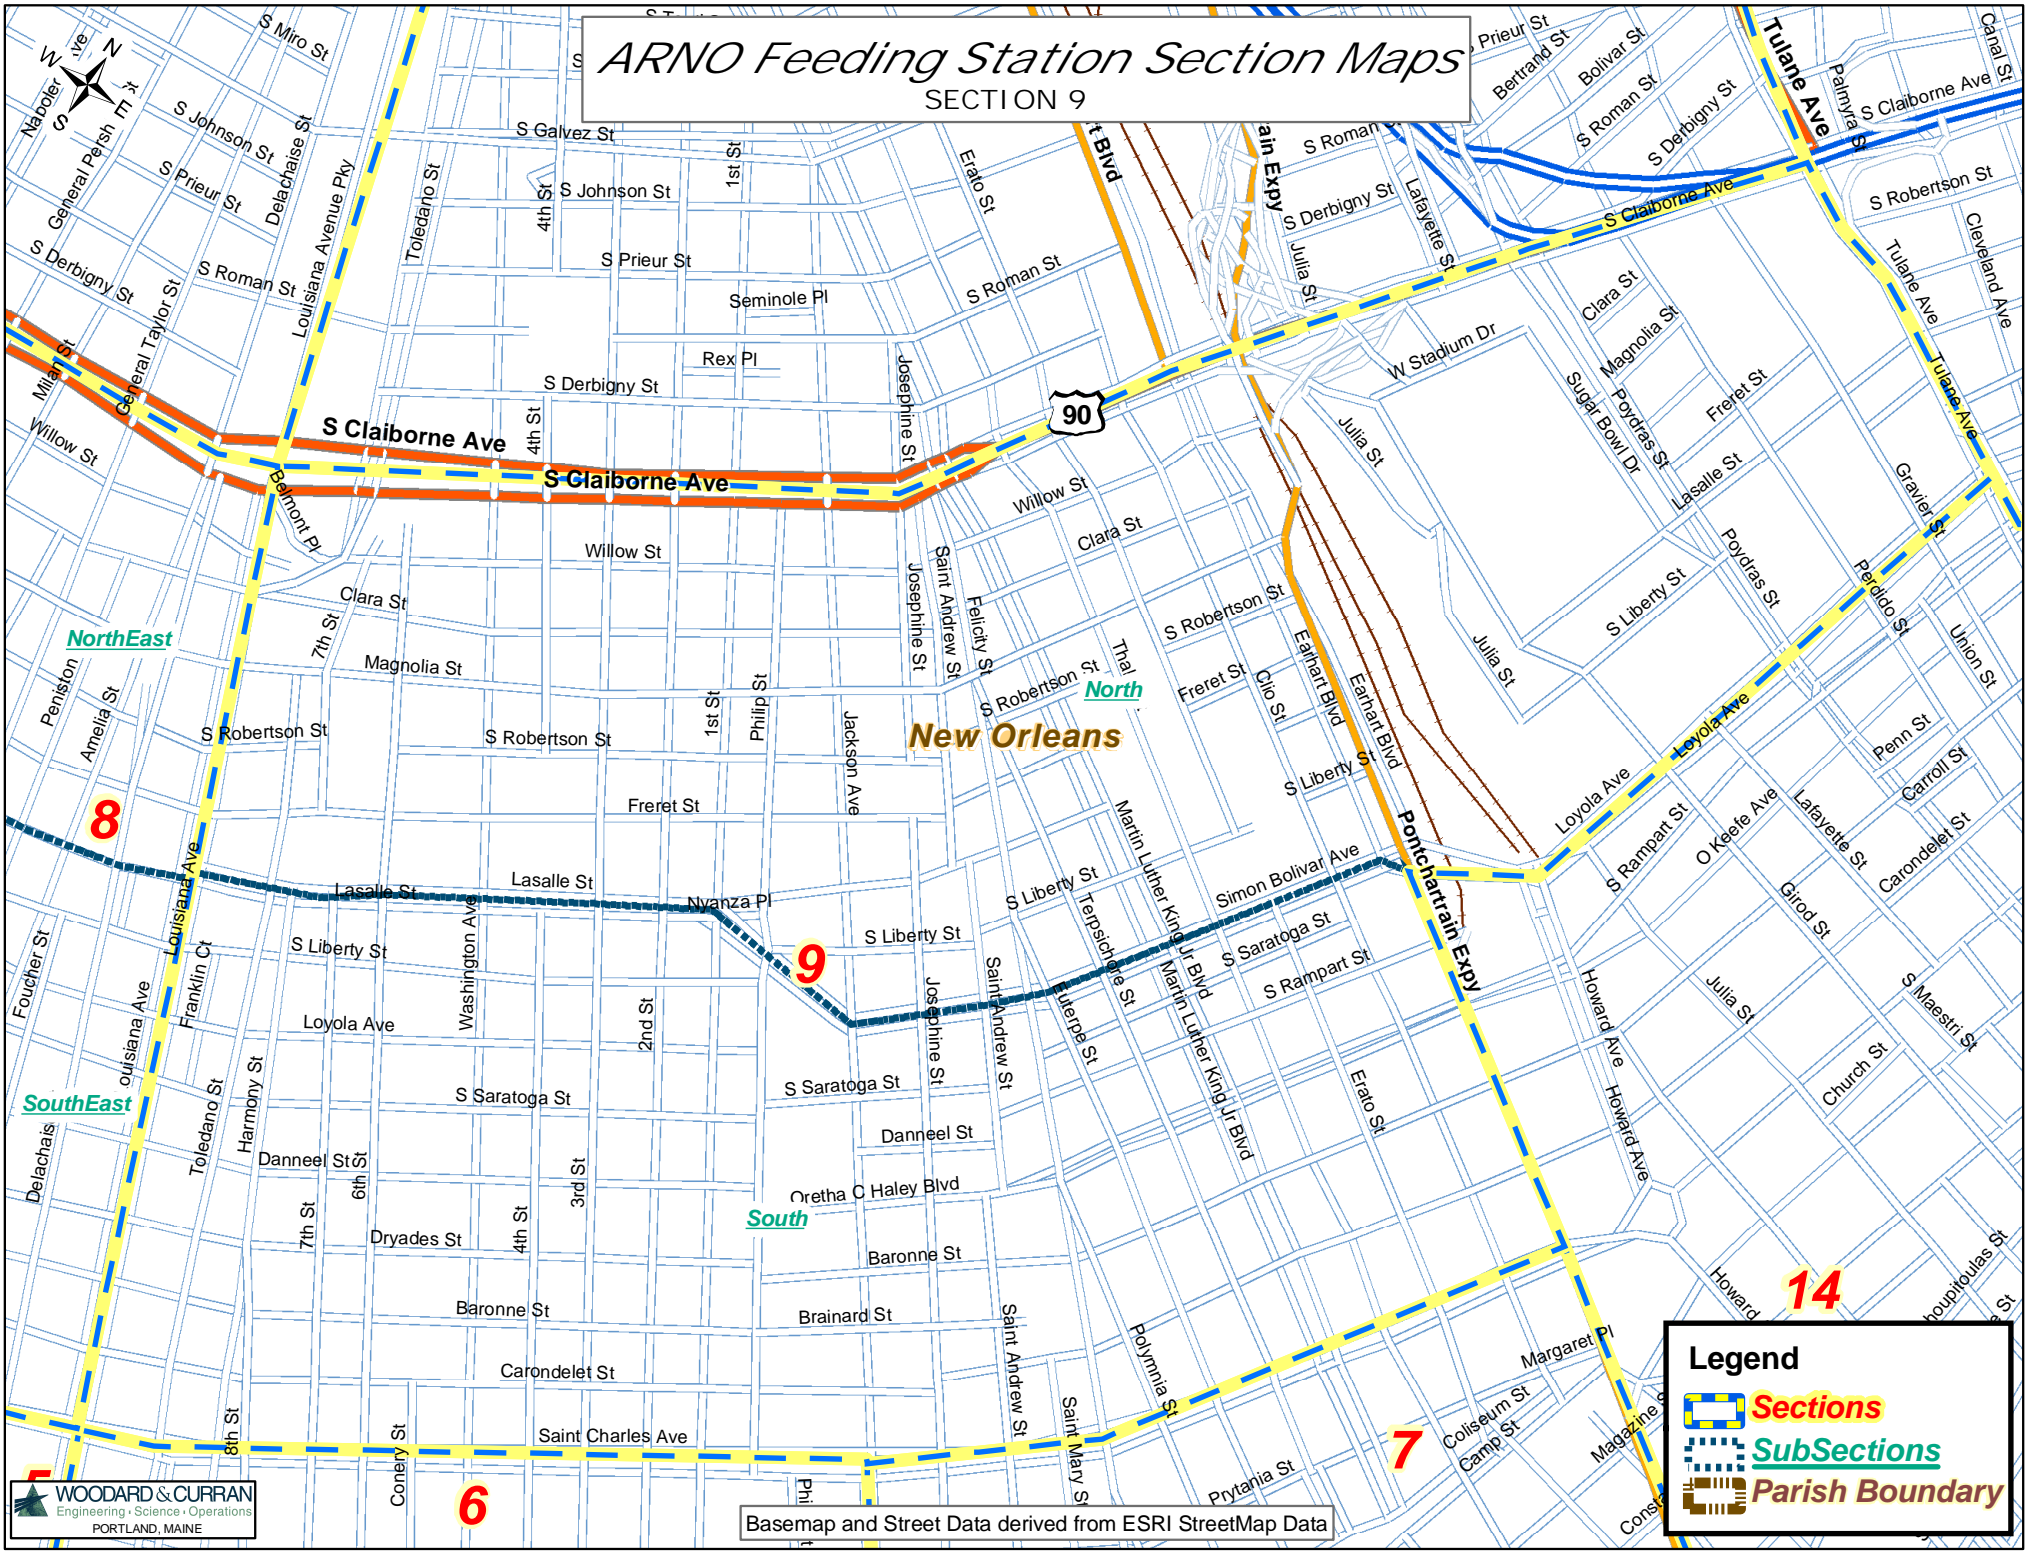

ARNO Feeding Station Section Maps

SECTION 9

Legend

- Sections**
- SubSections**
- Parish Boundary**