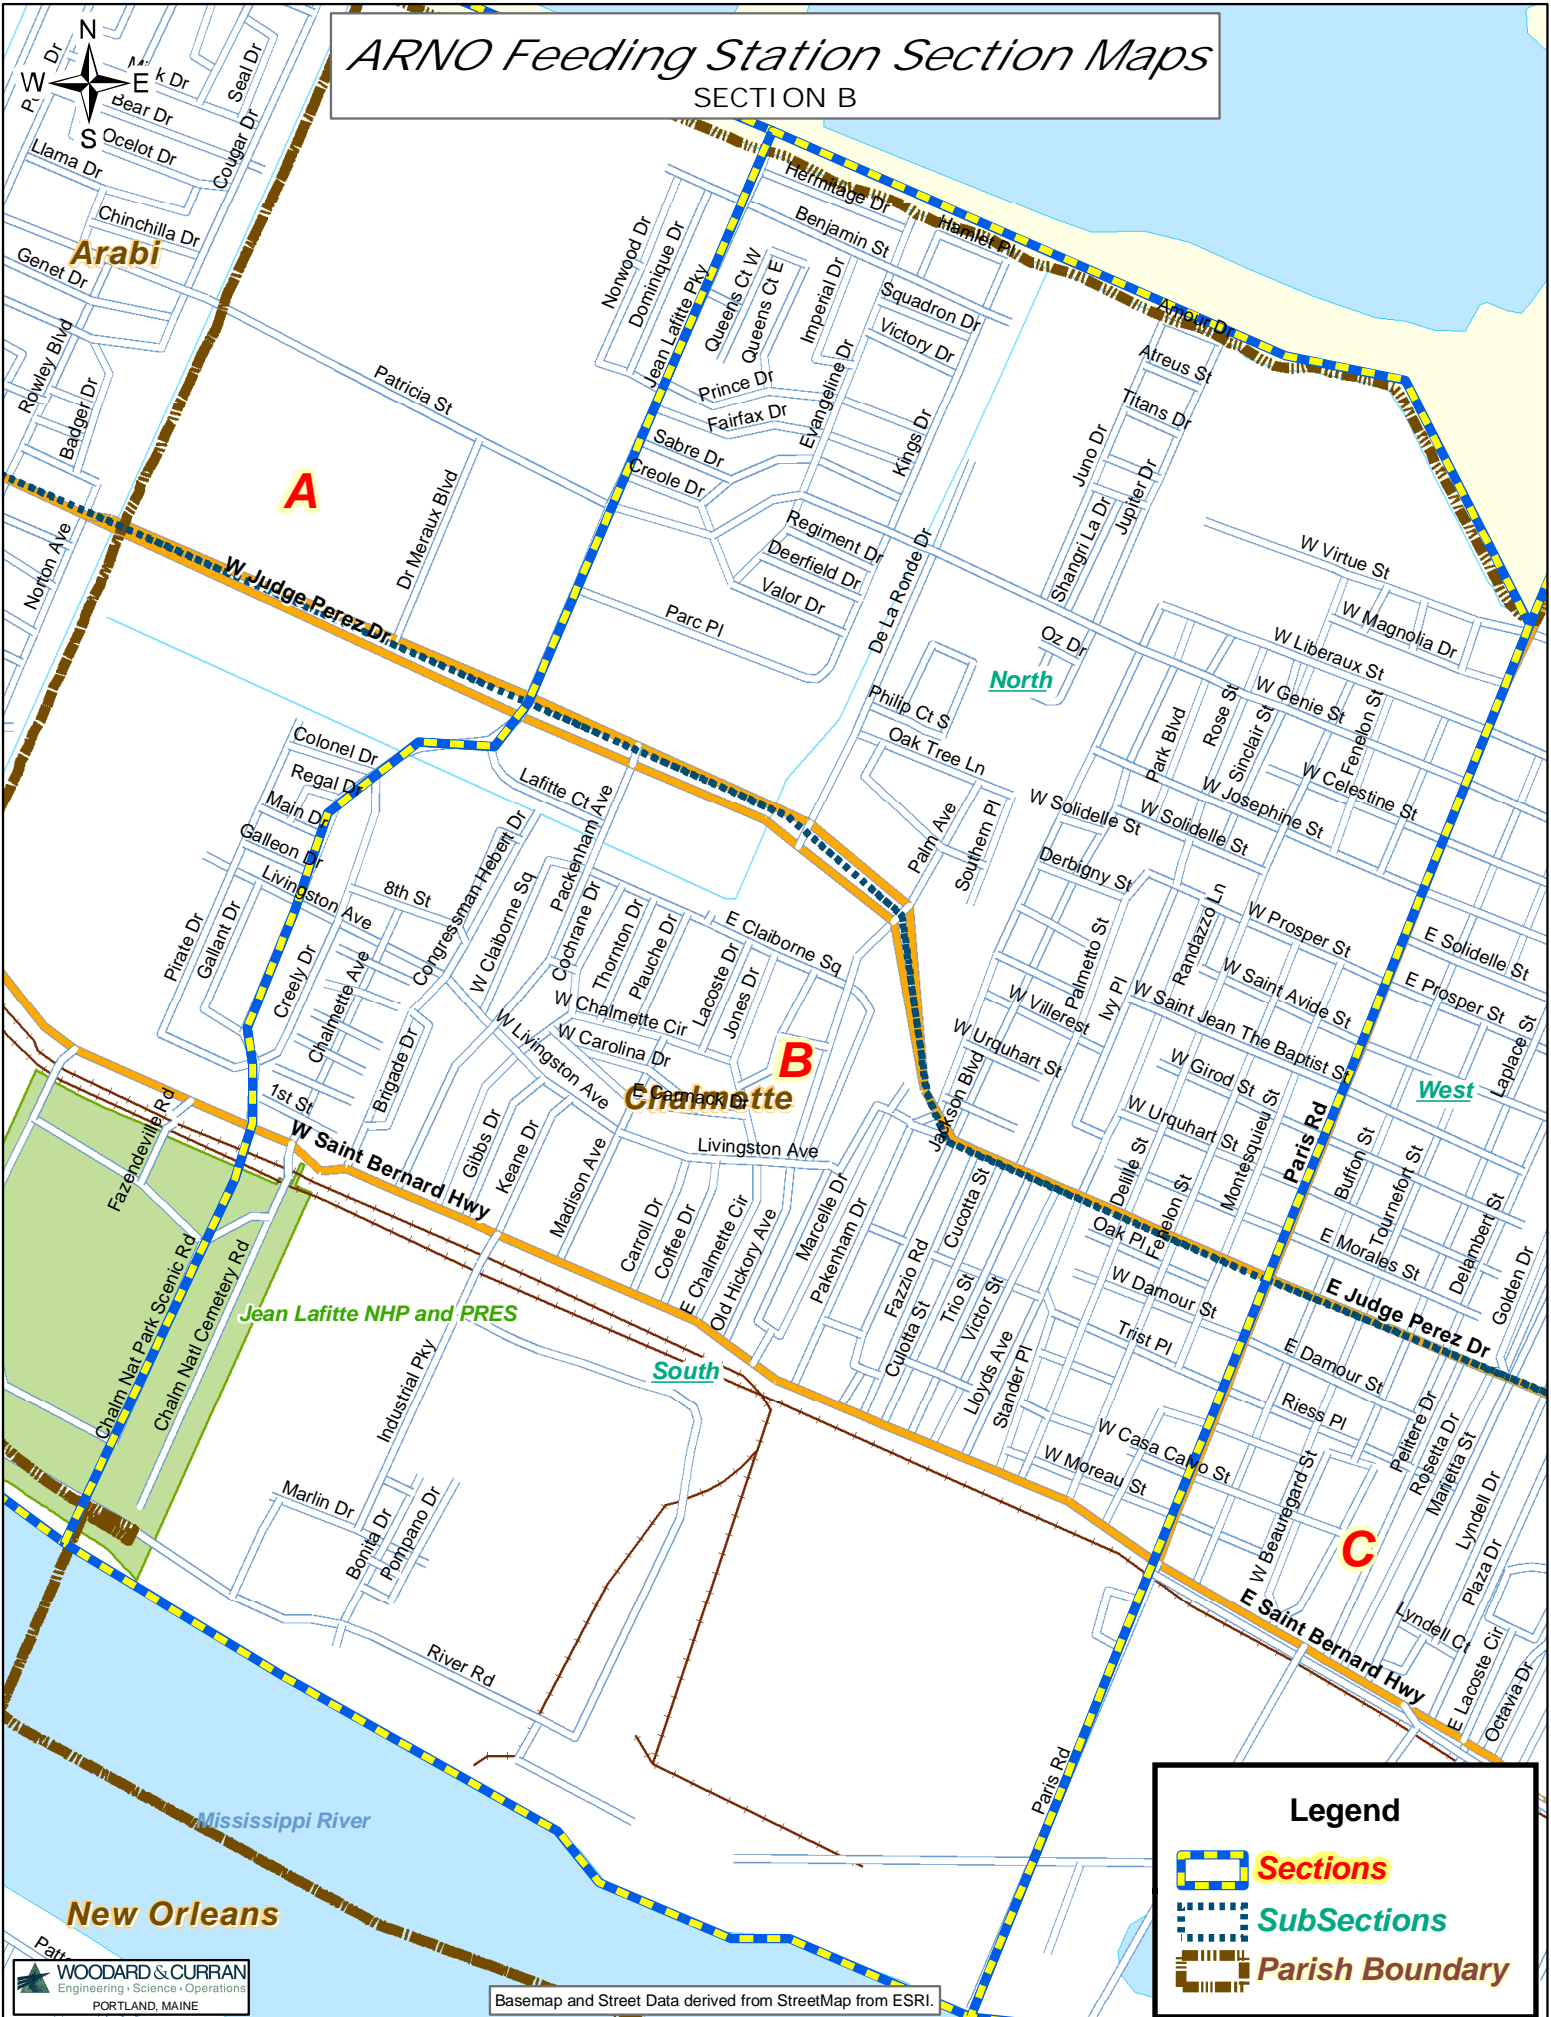

ARNO Feeding Station Section Maps

SECTION B

Legend

-  **Sections**
-  **SubSections**
-  **Parish Boundary**

Basemap and Street Data derived from StreetMap from ESRI.